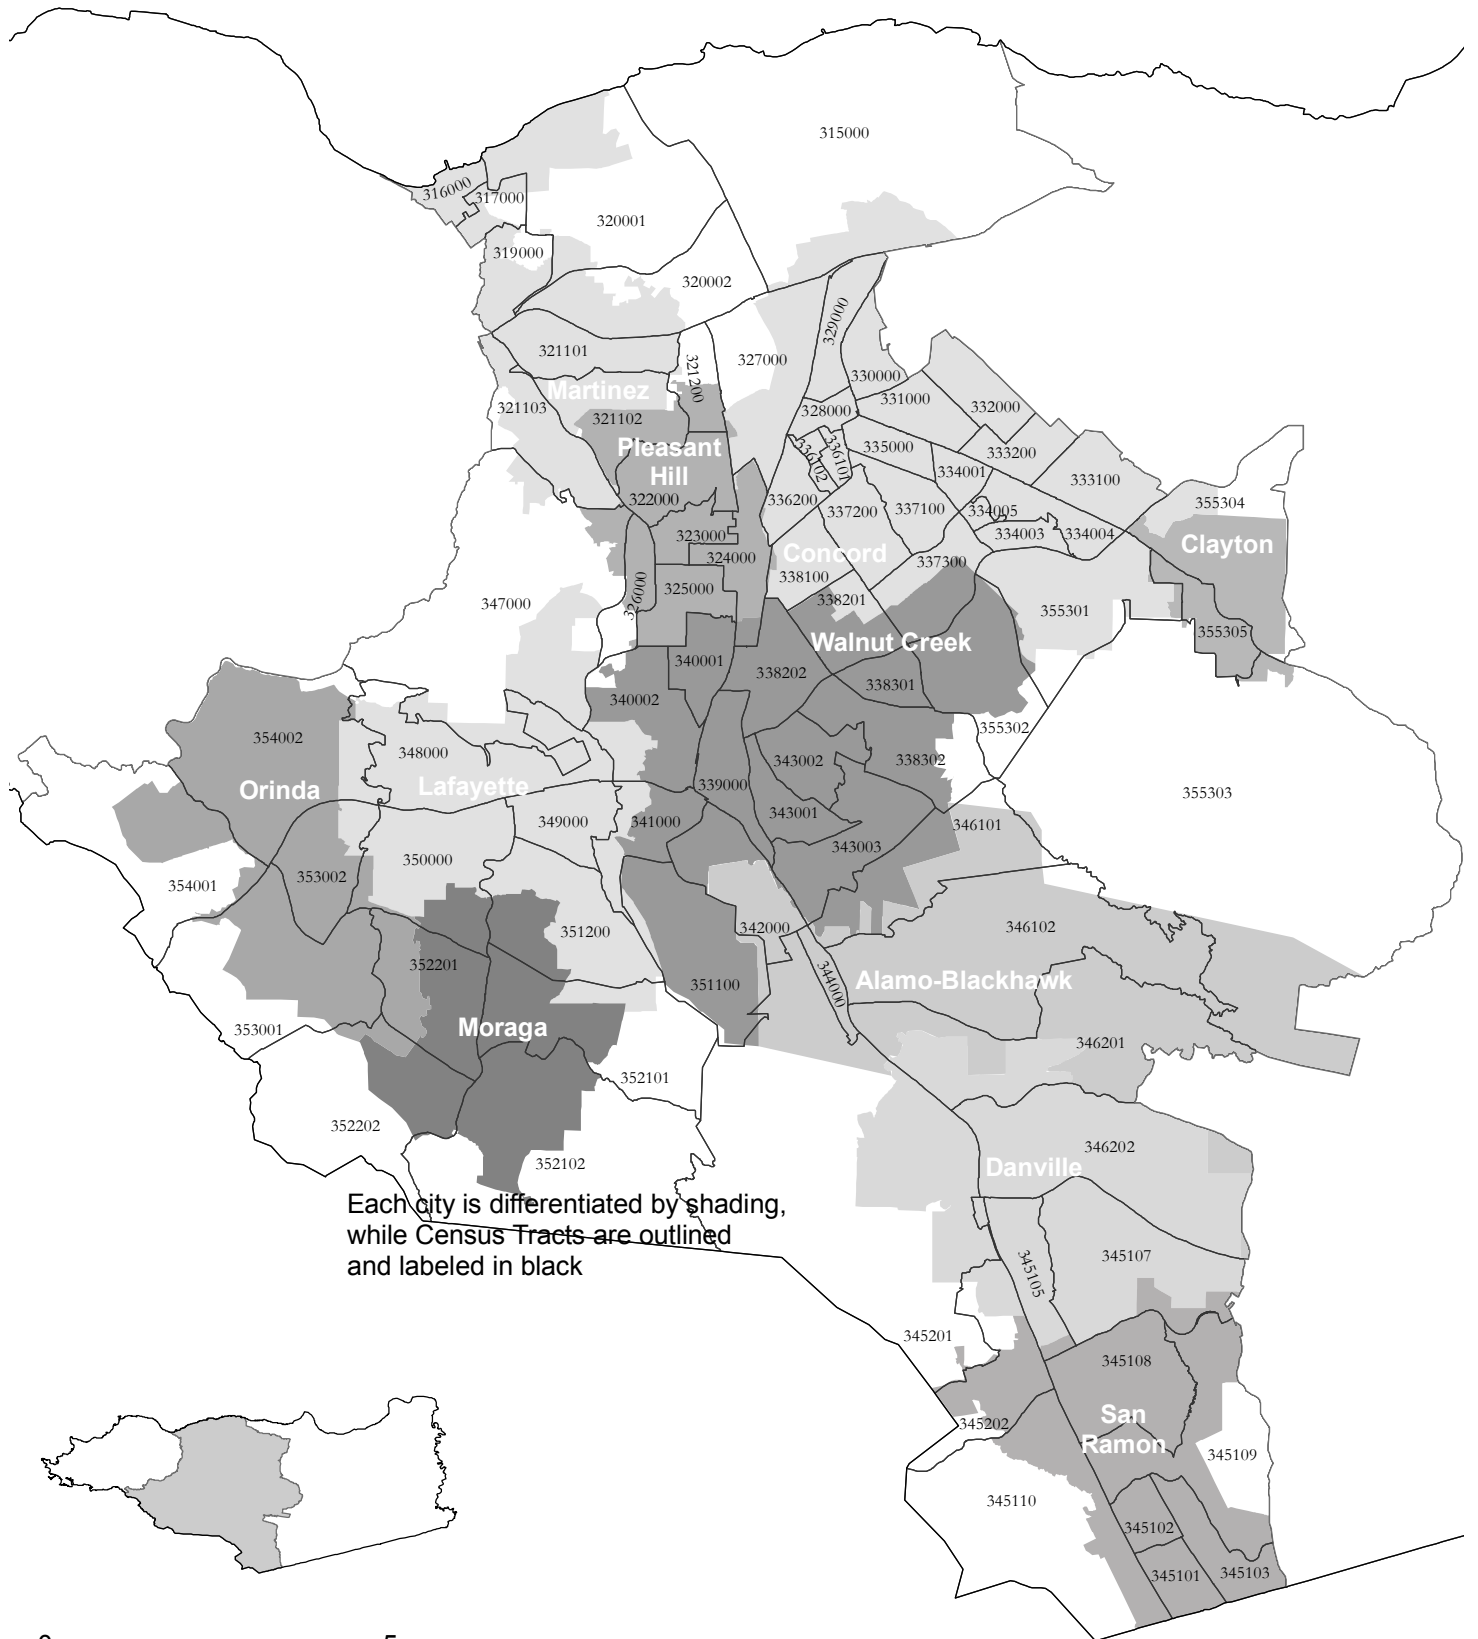

# Reference Map B: Central Contra Costa County Census Tract Numbers and Boundaries and City Boundaries

Each city is differentiated by shading,  
while Census Tracts are outlined  
and labeled in black

Source: Contra Costa County, California Spatial Information Library

# Reference Map C: East Contra Costa County Census Tract Numbers and Boundaries and City Boundaries