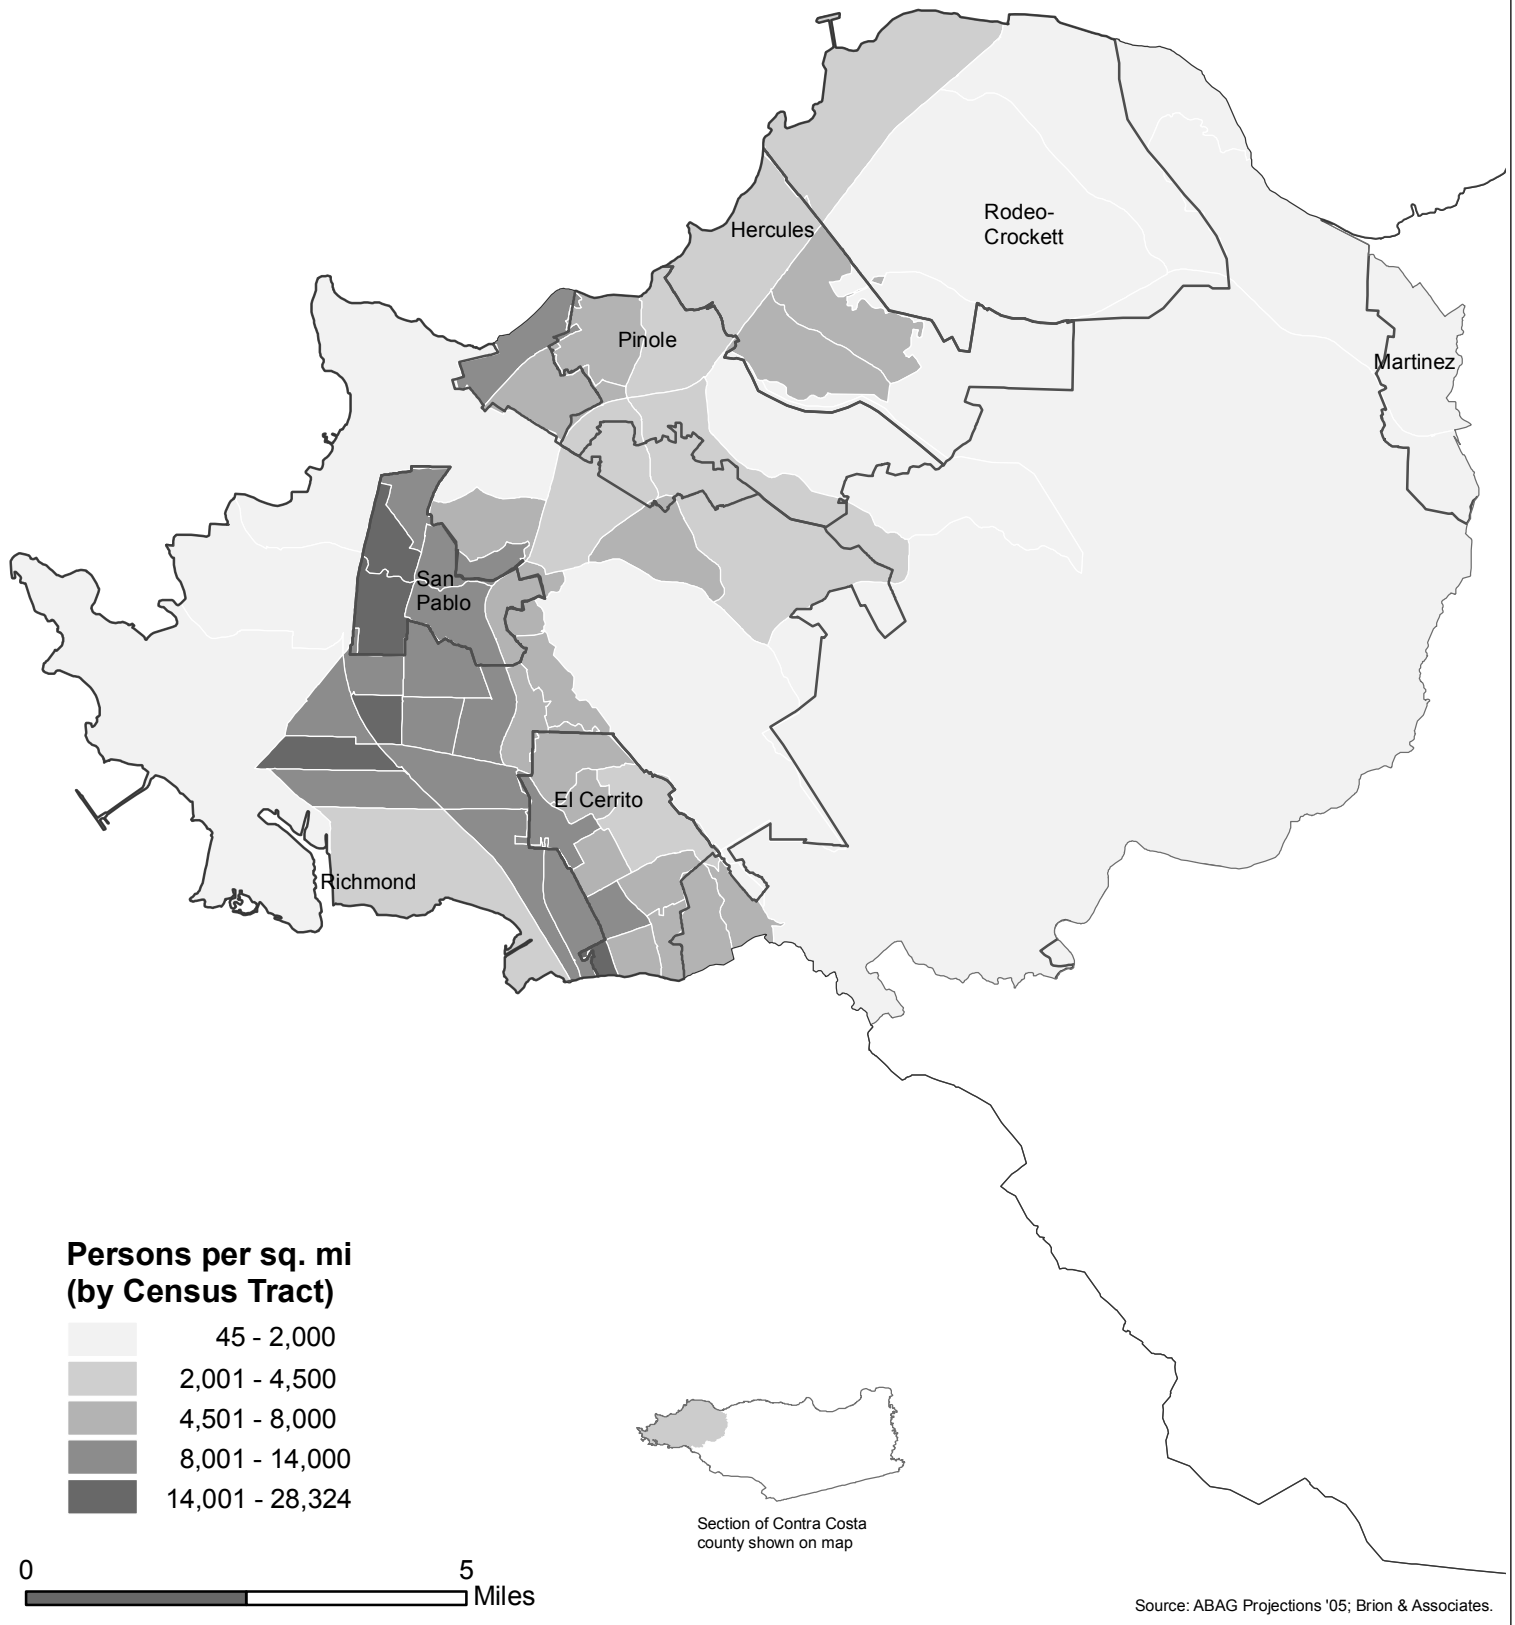

Figure 1a: Current Population in Contra Costa County as of 2006 by City

# Figure 1b: Current Population in Contra Costa County as of 2006 by City

Figure 1c: Current Population in Contra Costa County as of 2006 by City

# Figure 2a: Future Population in Contra Costa County as of 2015 by City

# Figure 2b: Future Population in Contra Costa County as of 2015 by City