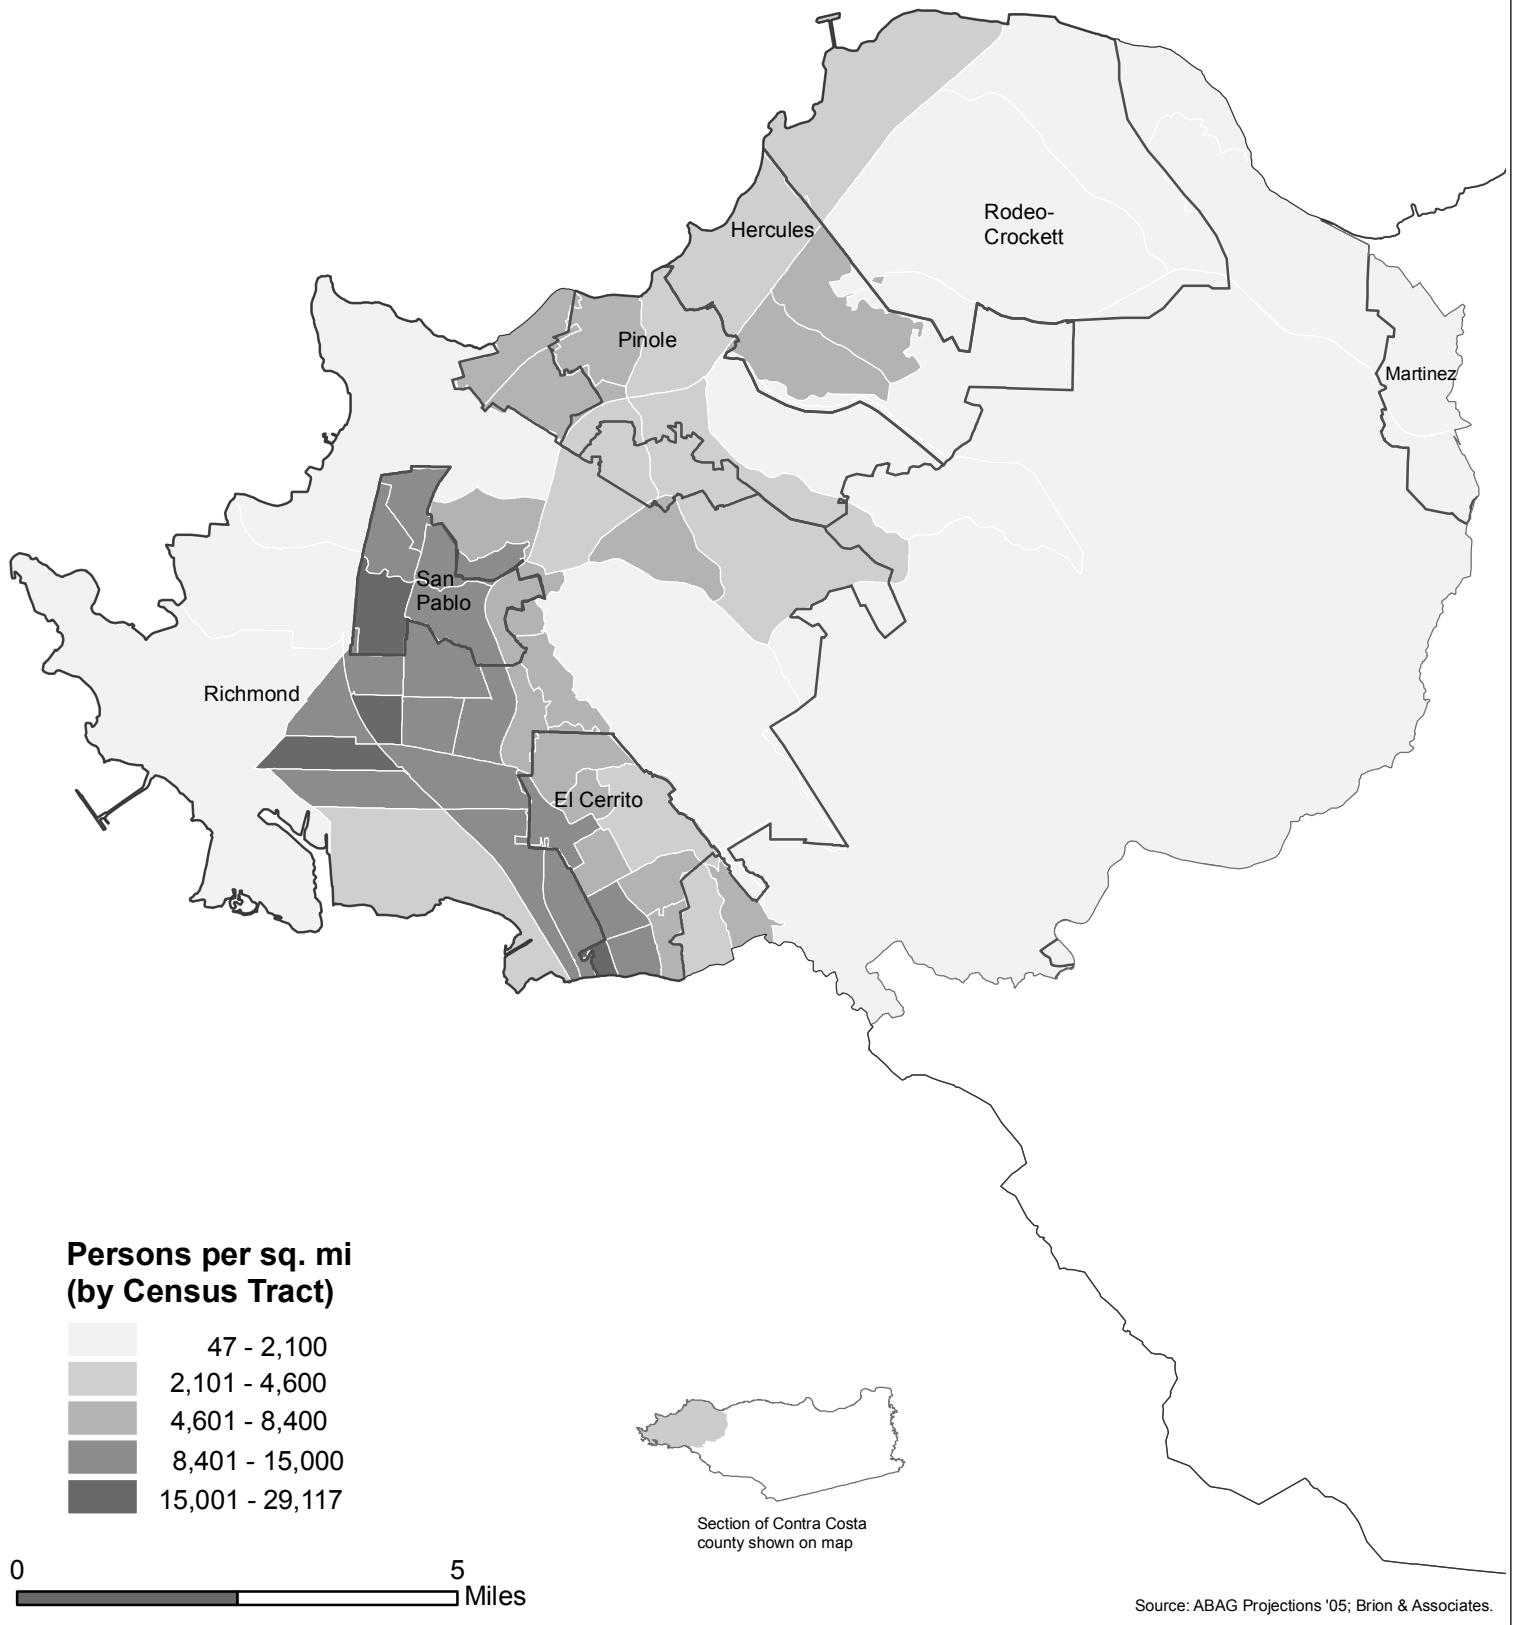

Figure 1a: Current Population in Contra Costa County as of 2006 by City

# Figure 1b: Current Population in Contra Costa County as of 2006 by City

Figure 1c: Current Population in Contra Costa County as of 2006 by City

# Figure 2a: Future Population in Contra Costa County as of 2015 by City

# Figure 2b: Future Population in Contra Costa County as of 2015 by City