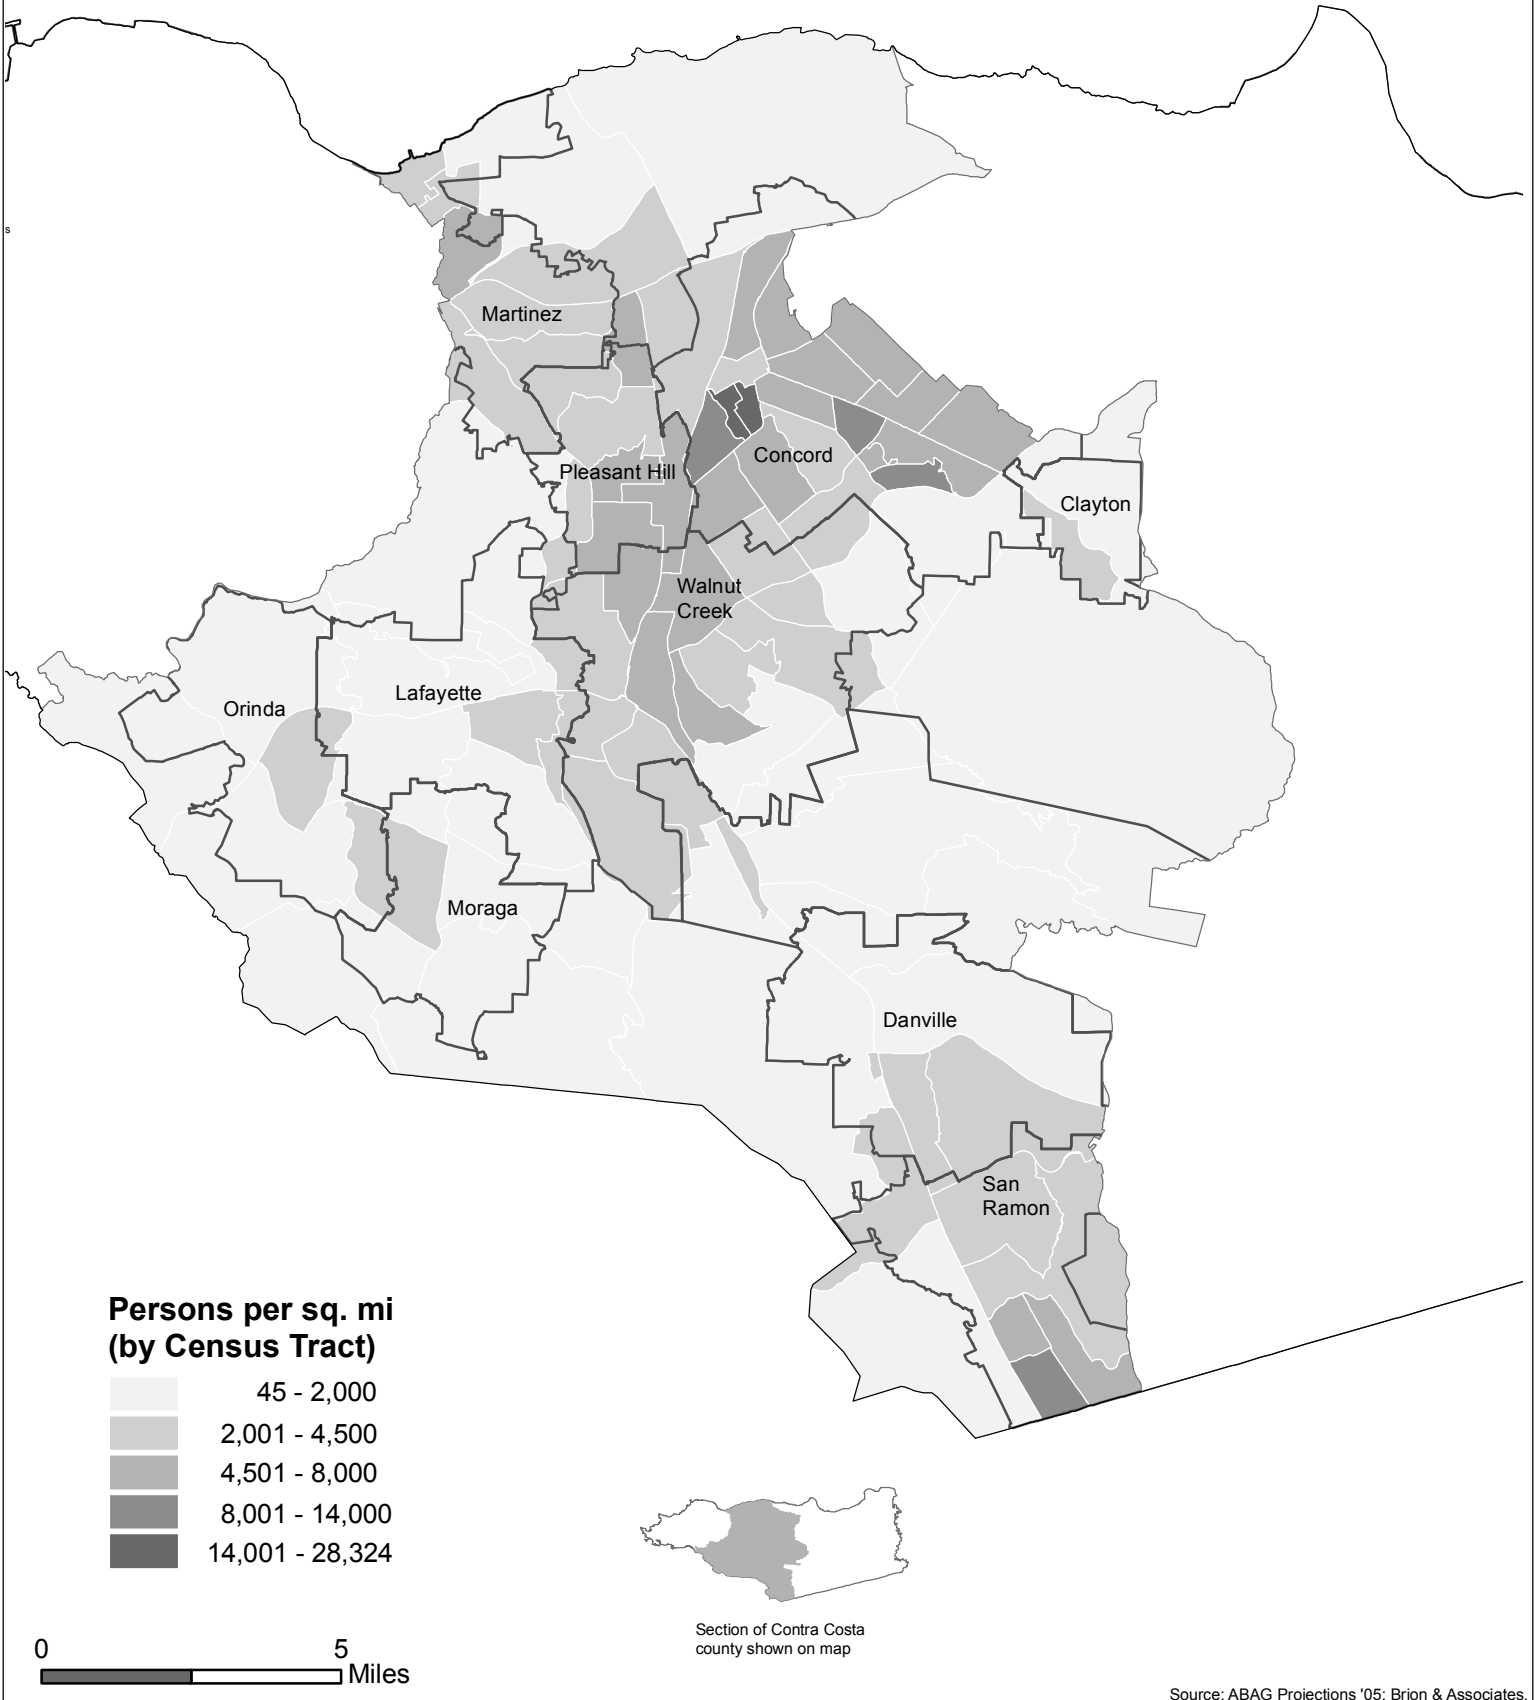

Figure 1a: Current Population in Contra Costa County as of 2006 by City

# Figure 1b: Current Population in Contra Costa County as of 2006 by City

Figure 1c: Current Population in Contra Costa County as of 2006 by City

# Figure 2a: Future Population in Contra Costa County as of 2015 by City

# Figure 2b: Future Population in Contra Costa County as of 2015 by City