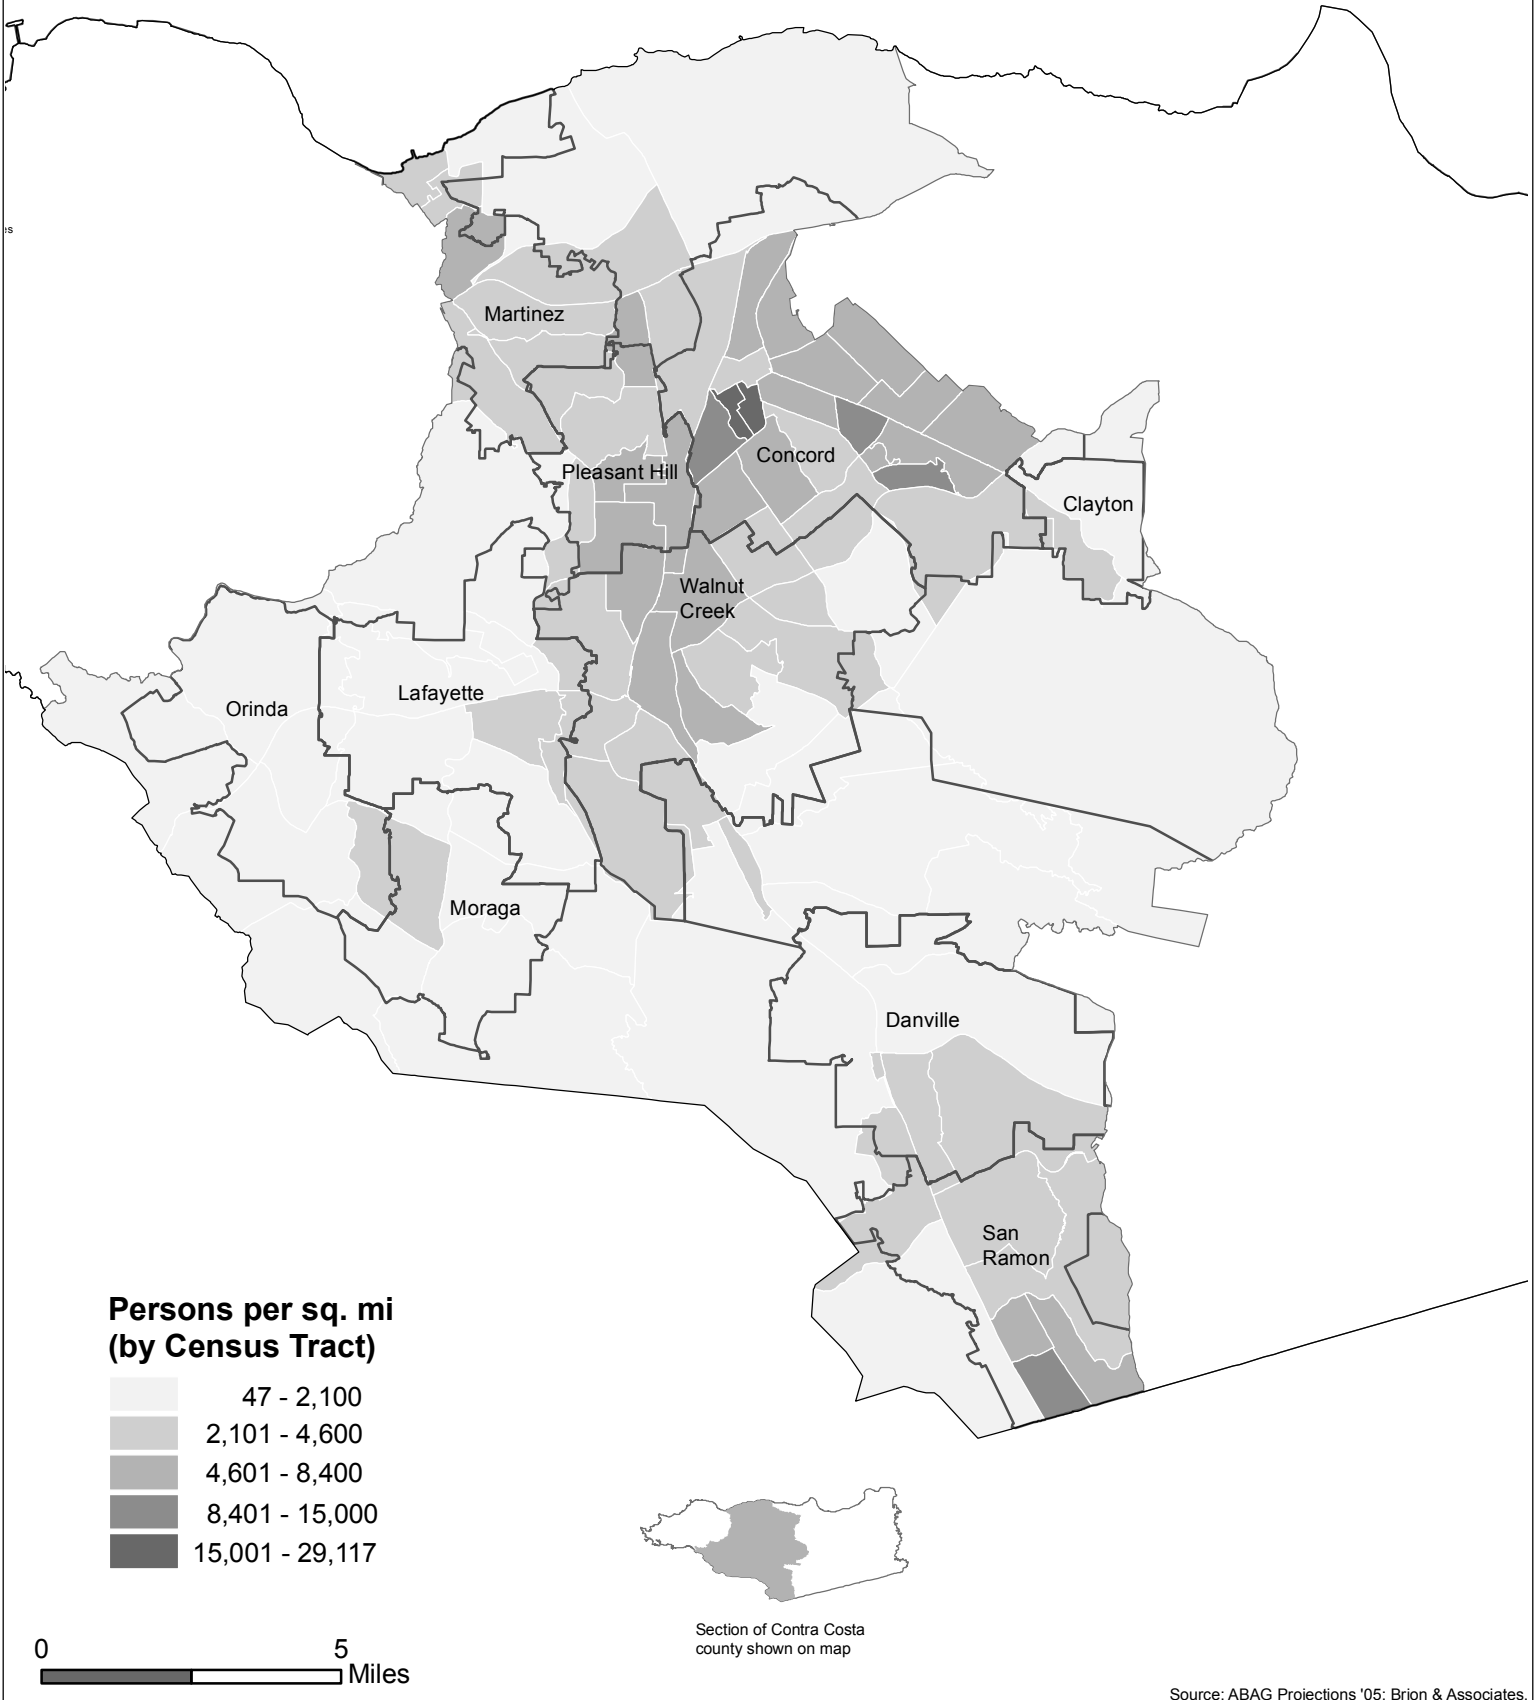

Figure 1a: Current Population in Contra Costa County as of 2006 by City

# Figure 1b: Current Population in Contra Costa County as of 2006 by City

Figure 1c: Current Population in Contra Costa County as of 2006 by City

# Figure 2a: Future Population in Contra Costa County as of 2015 by City

# Figure 2b: Future Population in Contra Costa County as of 2015 by City